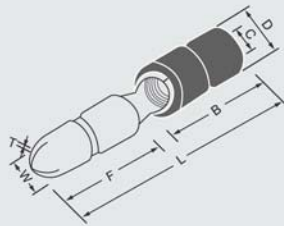

QUICK DISCONNECTORS

Bullet - Male Quick Disconnects

- **Material**
- Insulation: Vinyl
- Terminal Body: Brass
- Metallic Sleeve: Copper
- Plating: Tin

Bullet - Male Quick Disconnects

WIRE RANGE mm ² (A.W.G.)	ITEM NO .	DIMENSION mm(inch)				COLOUR
		W	L	B	C	
0.5-2.5(22-16)	WT 63	4.0(.157)	21.5(.846)	10.5(.413)	1.7(.067)	RED
1.5-2.5(16-14)	WT 64	5.0(.197)	21.2(.835)	10.5(.413)	2.3(.091)	BLUE
4-6(12-10)	WT 65	5.0(.197)	24.0(.945)	13.0(.512)	3.4(.134)	YELLOW