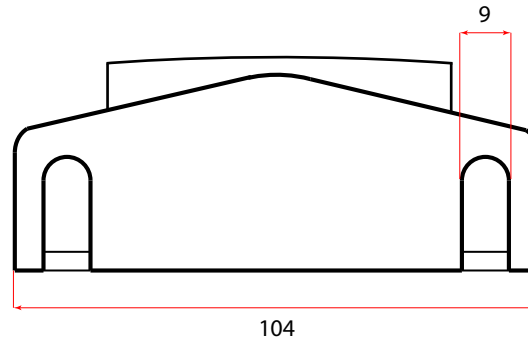

FRONT VIEW

REAR VIEW

SIDE VIEW

TOP VIEW

BOTTOM VIEW

+ / - 5% All Dimensions In MM

<b>Voltage</b>	12V - 48V
<b>Minimum</b>	102 dB min @ 1m

All Measurements And Specifications Are Accurate + / - 5%  
Some Specifications May Vary / Change Without Prior Notice