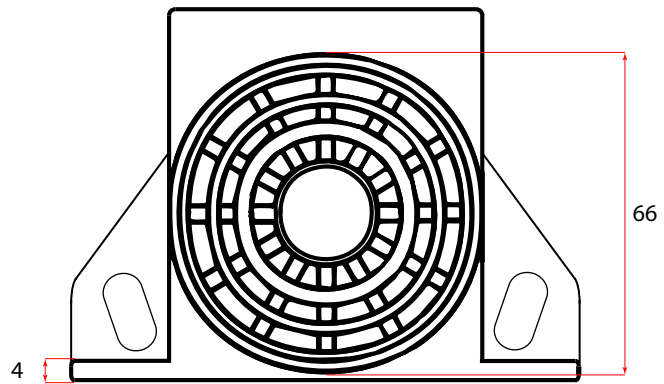

FRONT VIEW

REAR VIEW

SIDE VIEW

TOP VIEW

BOTTOM VIEW

+ / - 5% All Dimensions In MM

<b>Voltage</b>	12V - 48V
<b>Minimum</b>	102 dB min @ 1m

All Measurements And Specifications Are Accurate + / - 5%  
Some Specifications May Vary / Change Without Prior Notice