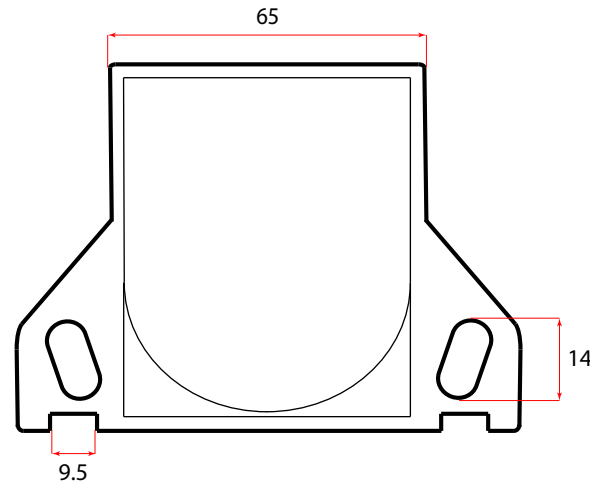

FRONT VIEW

REAR VIEW

SIDE VIEW

TOP VIEW

BOTTOM VIEW

+ / - 5% All Dimensions In MM

<b>Voltage</b>	12V - 48V
<b>Minimum</b>	102 dB min @ 1m

All Measurements And Specifications Are Accurate + / - 5%  
Some Specifications May Vary / Change Without Prior Notice