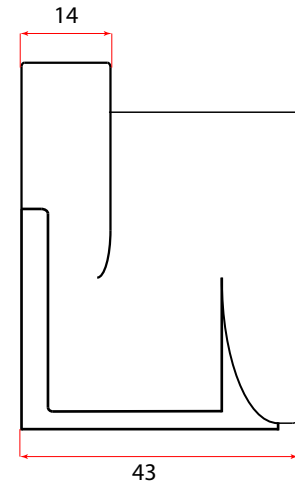

FRONT VIEW

REAR VIEW

SIDE VIEW

TOP VIEW

BOTTOM VIEW

+ / - 5% All Dimensions In MM

<b>Voltage</b>	12V - 48V
<b>Minimum</b>	102 dB min @ 1m

All Measurements And Specifications Are Accurate + / - 5%  
Some Specifications May Vary / Change Without Prior Notice