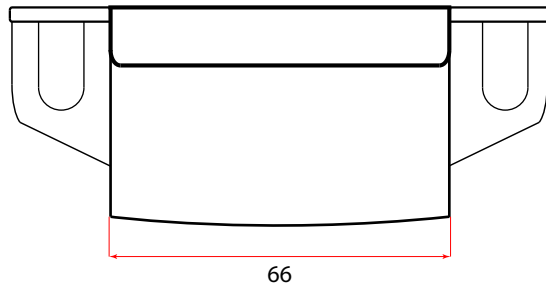

FRONT VIEW

REAR VIEW

SIDE VIEW

TOP VIEW

BOTTOM VIEW

+ / - 5% All Dimensions In MM

<b>Voltage</b>	12V - 48V
<b>Minimum</b>	102 dB min @ 1m

All Measurements And Specifications Are Accurate + / - 5%  
Some Specifications May Vary / Change Without Prior Notice