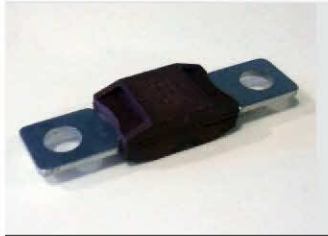

# FUSE AND FUSE HOLDER

## Mega Fuses

### Material

- Zinc Alloy

### Application

- These fuses are suitable in the automobile special-purpose product 32V following DC voltage fuse.

Item No.	AMP Rating	Colour
FU19-100	100 Amp	Yellow
FU19-125	125 Amp	Green
FU19-150	150 Amp	Orange
FU19-175	175 Amp	White
FU19-200	200 Amp	Blue
FU19-225	225 Amp	Light Brown
FU19-250	250 Amp	Pink
FU19-300	300 Amp	Grey
FU19-500	500 Amp	Brown