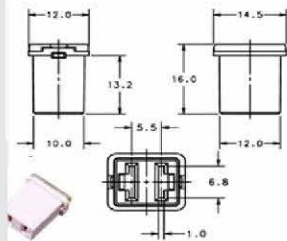

FUSE AND FUSE HOLDER

Low Profile Cartridge Fuses - JCASE Type

Material

- Copper

Application

- These fuses are suitable in the automobile special-purpose product 32V following DC voltage fuse.

Item No.	AMP Rating	Colour
FU31-20	20 Amp	Blue
FU31-25	25 Amp	White
FU31-30	30 Amp	Pink
FU31-40	40 Amp	Green
FU31-50	50 Amp	Red
FU31-60	60 Amp	Yellow