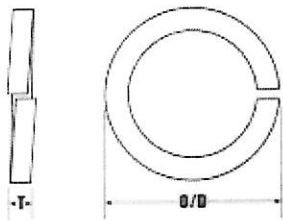

# Rectangular Section Imperial Spring Washers - BZP

Rectangular section spring washers

- Imperial / inch sizes
- Bright zinc plated CR3+
- Din 127B

Size	O/D	T	Size	O/D	T
1/4	0.465	0.064	1/2	0.851	0.092
5/16	0.600	0.064	5/8	1.072	0.128
3/8	0.694	0.064	3/4	1.276	0.128
7/16	0.789	0.064			