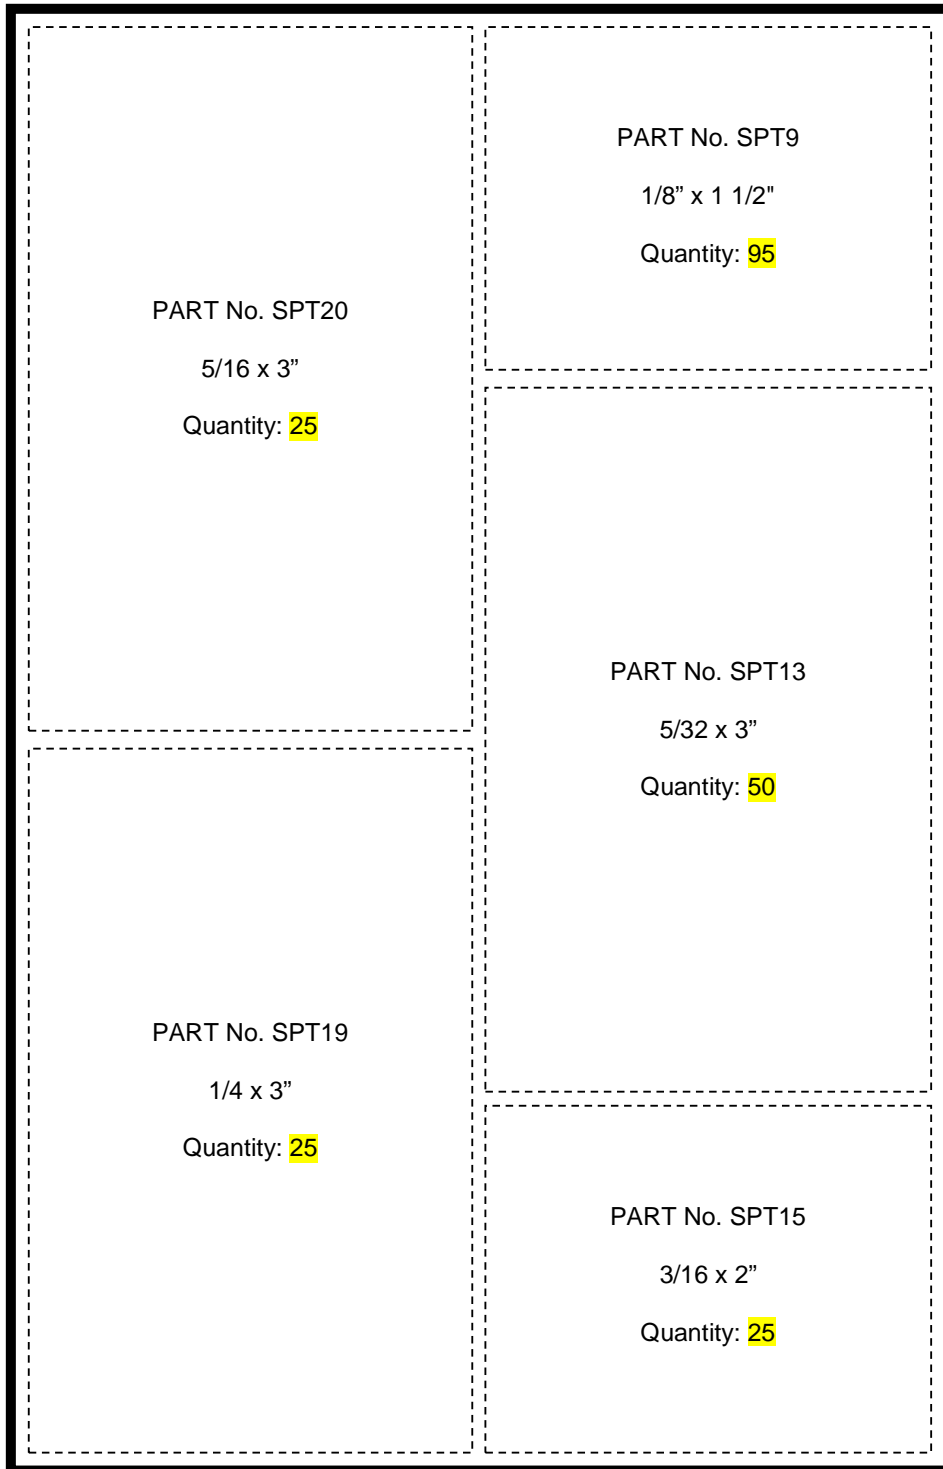

Assorted Box No: AT84

Customer: Beal (UK) Ltd.

Large Split Pins (1/8"-5/16")

Content: 220

Front Label

Box Colour: CLEAR