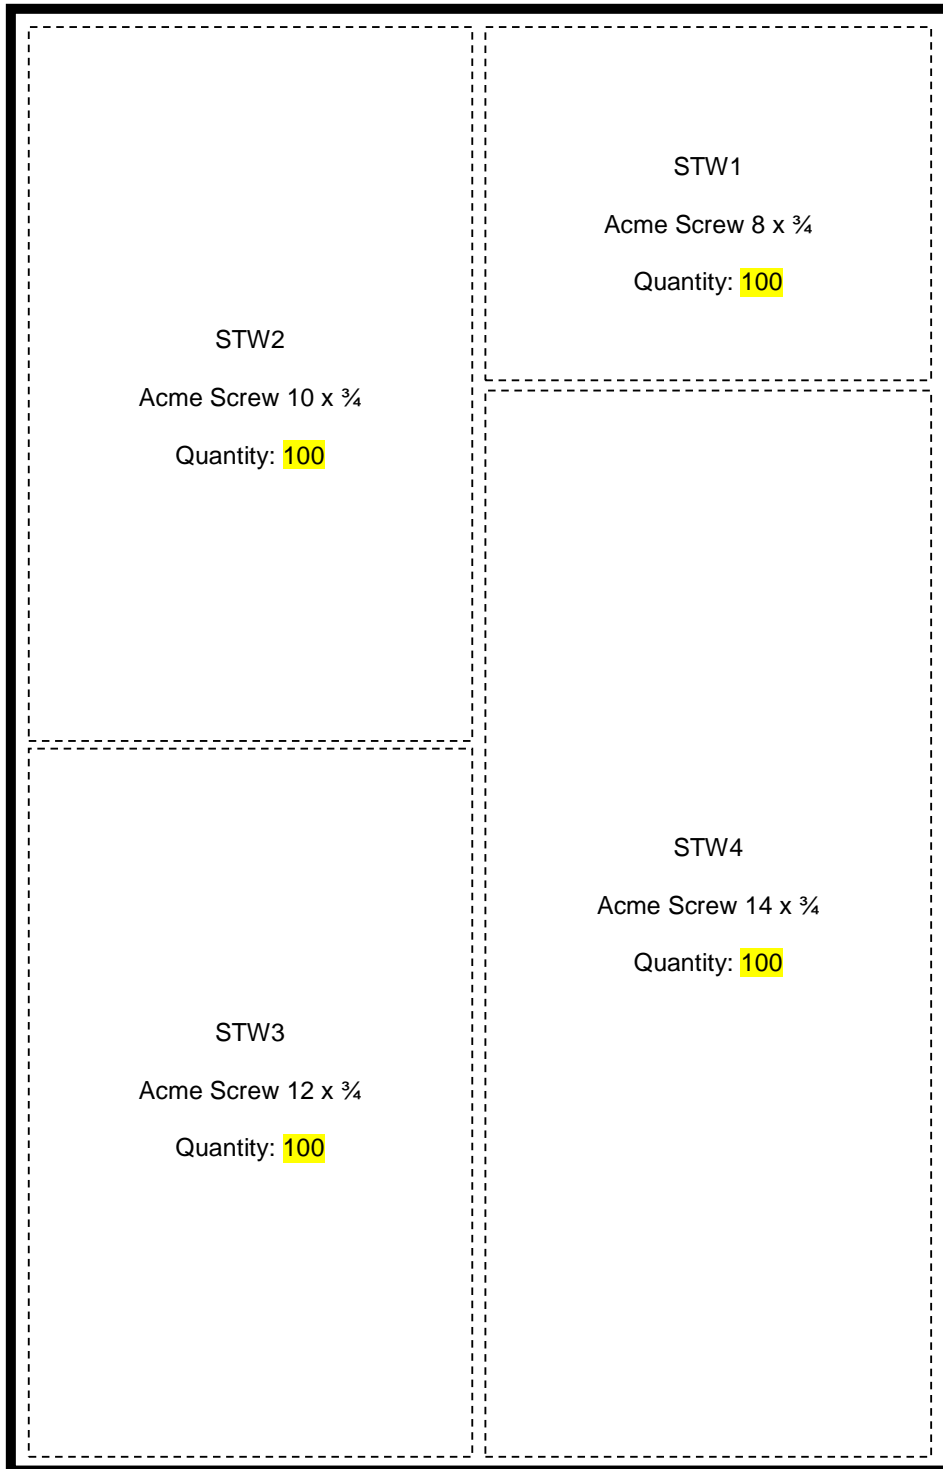

Assorted Box No: AT134

Customer: Beal (UK) Ltd.

Acme Screws

Content: 400

Front Label

Box Colour: CLEAR